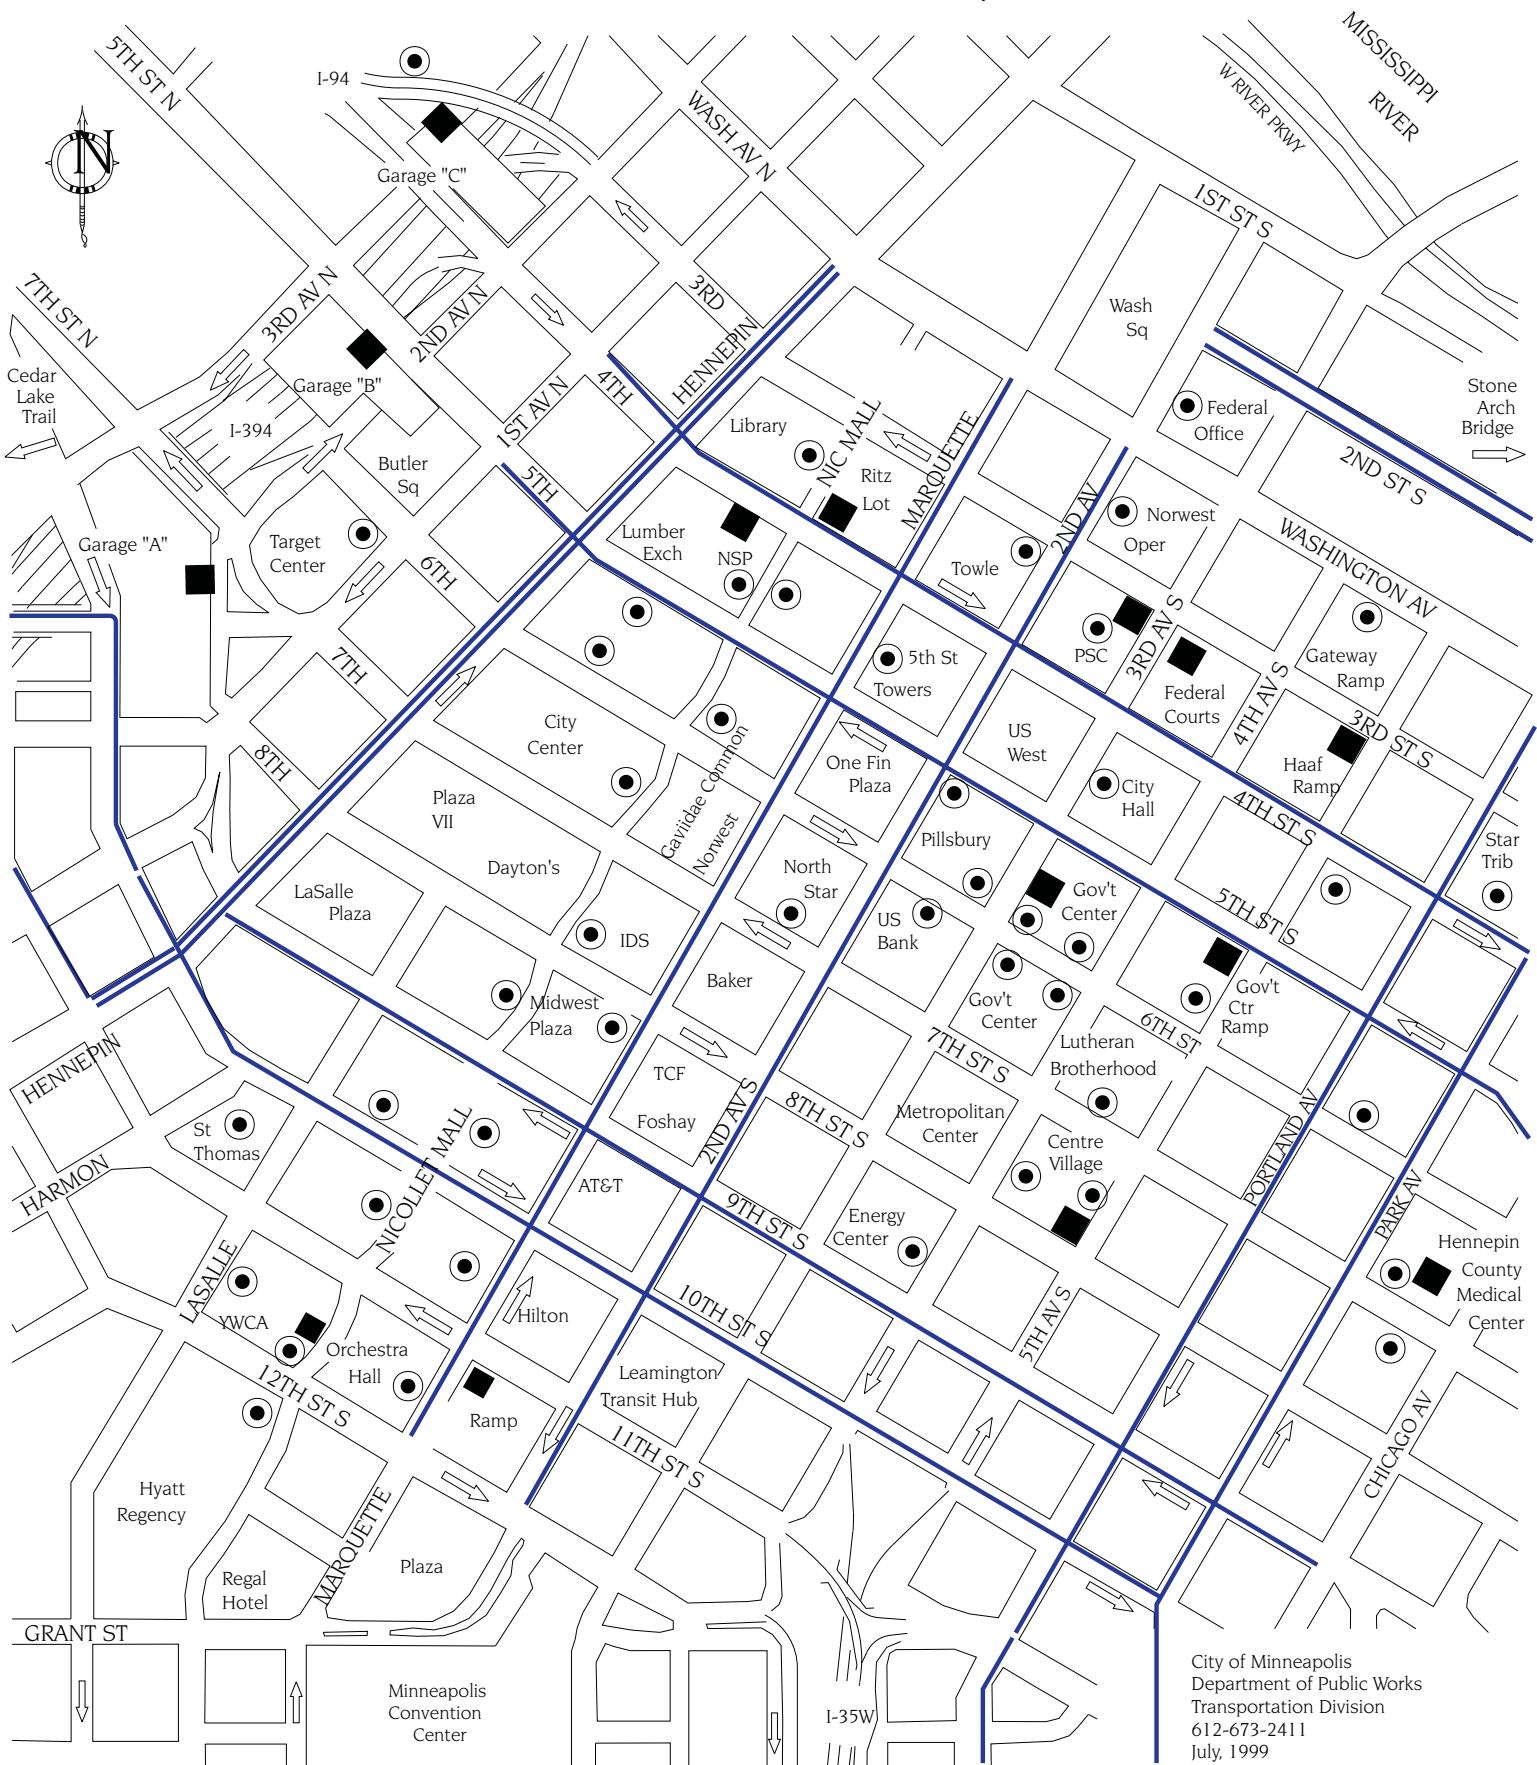

Bicycle Parking 1999

DOWNTOWN MINNEAPOLIS

■ Bike LOCKERS

● Bike RACKS

— DOWNTOWN
— BIKE LANES

LOCKER RENTALS
\$50 year/\$30 summer
\$10 Key Deposit
Summer = Apr 1 - Nov 30

CONTACT:
MUNICIPAL PARKING, INC
339-2560